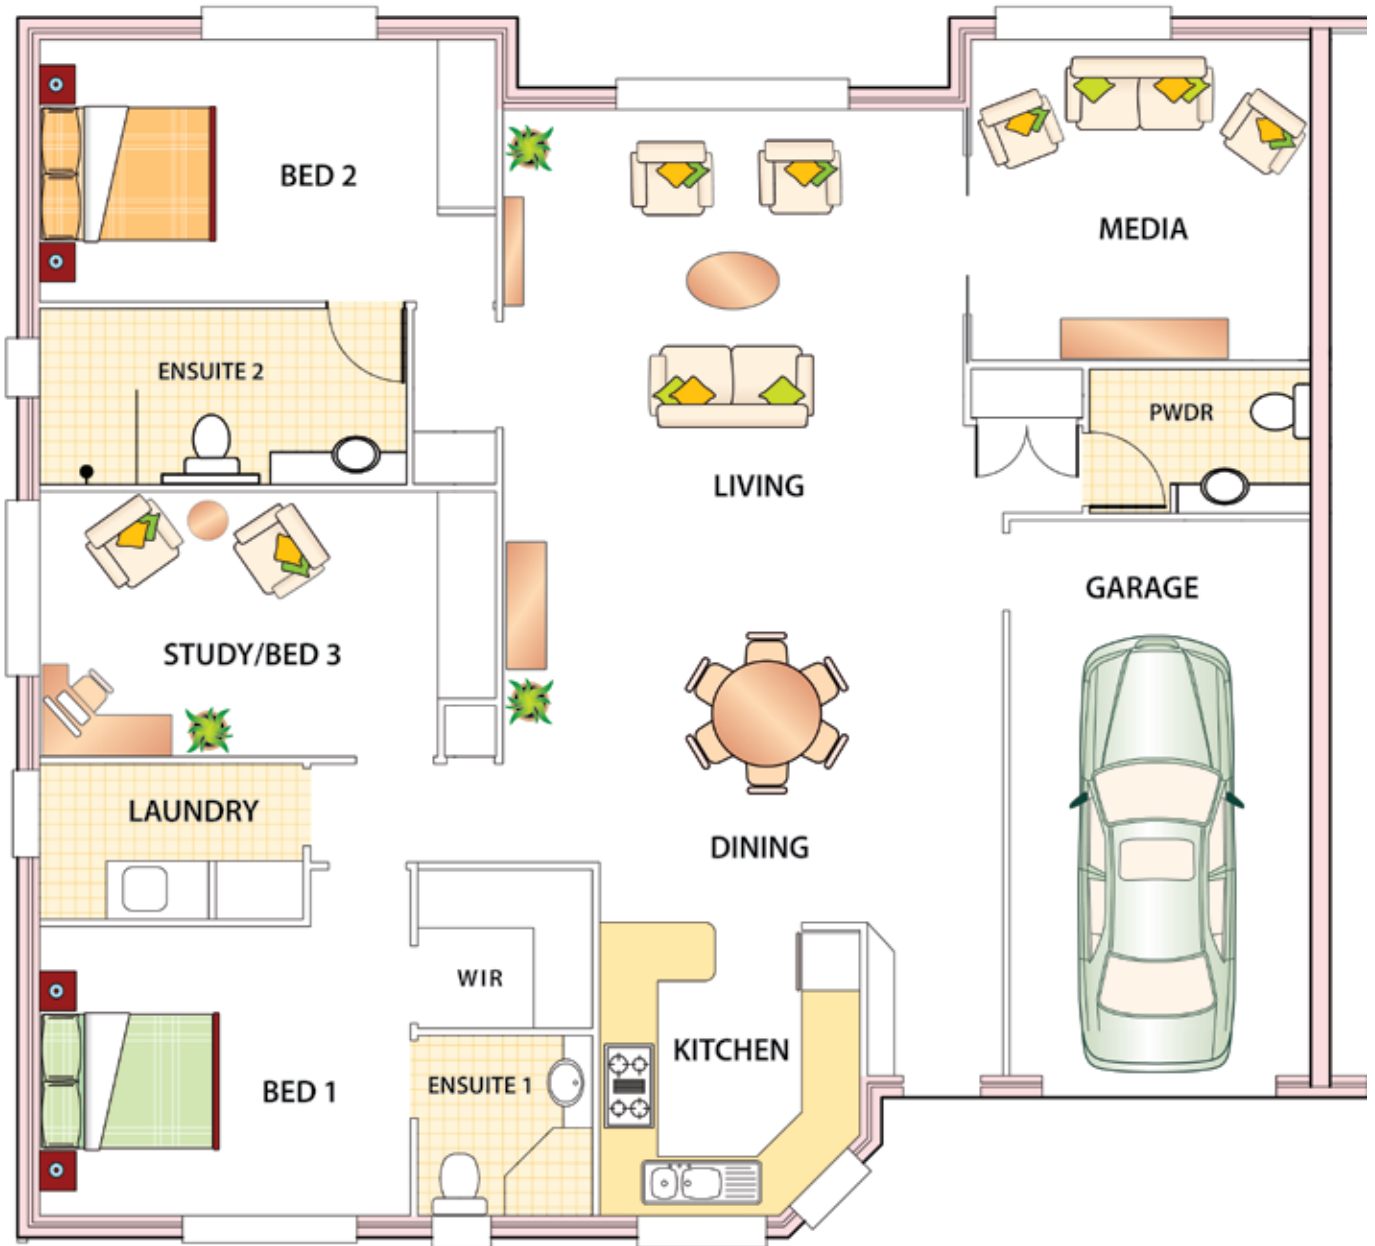

TOOWOOMBA RESORT

RETIREMENT VILLAGE

3 Bedroom & Media Room Unit *

- Attractive & stylish
- Modern, functional kitchen
- Spacious living areas
- 2 double bedrooms
- Study or 3rd bedroom
- Media Room

* Please note: These plans are for marketing purposes only and whilst are generally typical of the unit layout, some minor variations may apply.
Soft and unfixed furniture, appliances and vehicles not included.

ROOM SIZES (mm)*	
KITCHEN	2678 x 3025
LOUNGE / DINING	4740 x 8360
MEDIA	3315 x 3500
BED 1	3520 x 2960
BED 2	4685 x 2690
BED 3 / STUDY	4685 x 2725
ENSUITE 1	1790 x 1790
ENSUITE 2	1790 x 3670
POWDER	2195 x 1490
LAUNDRY	2715 x 1595
GARAGE	3085 x 5705

AREA	
OVERALL	158m ²